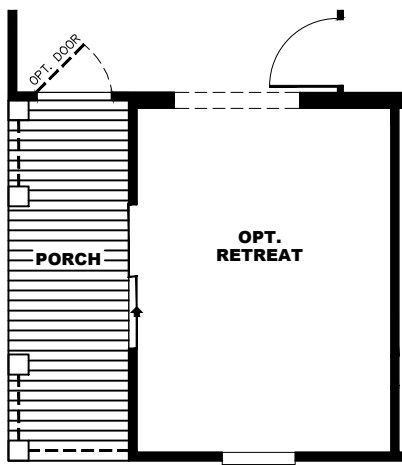

- WOOD VENT
- STONE ARCH
- STAINLESS VENT
- BLACK SURROUND

Model #: DEV32643A
 Drawing #:
 32M409
 32'x64' Developer