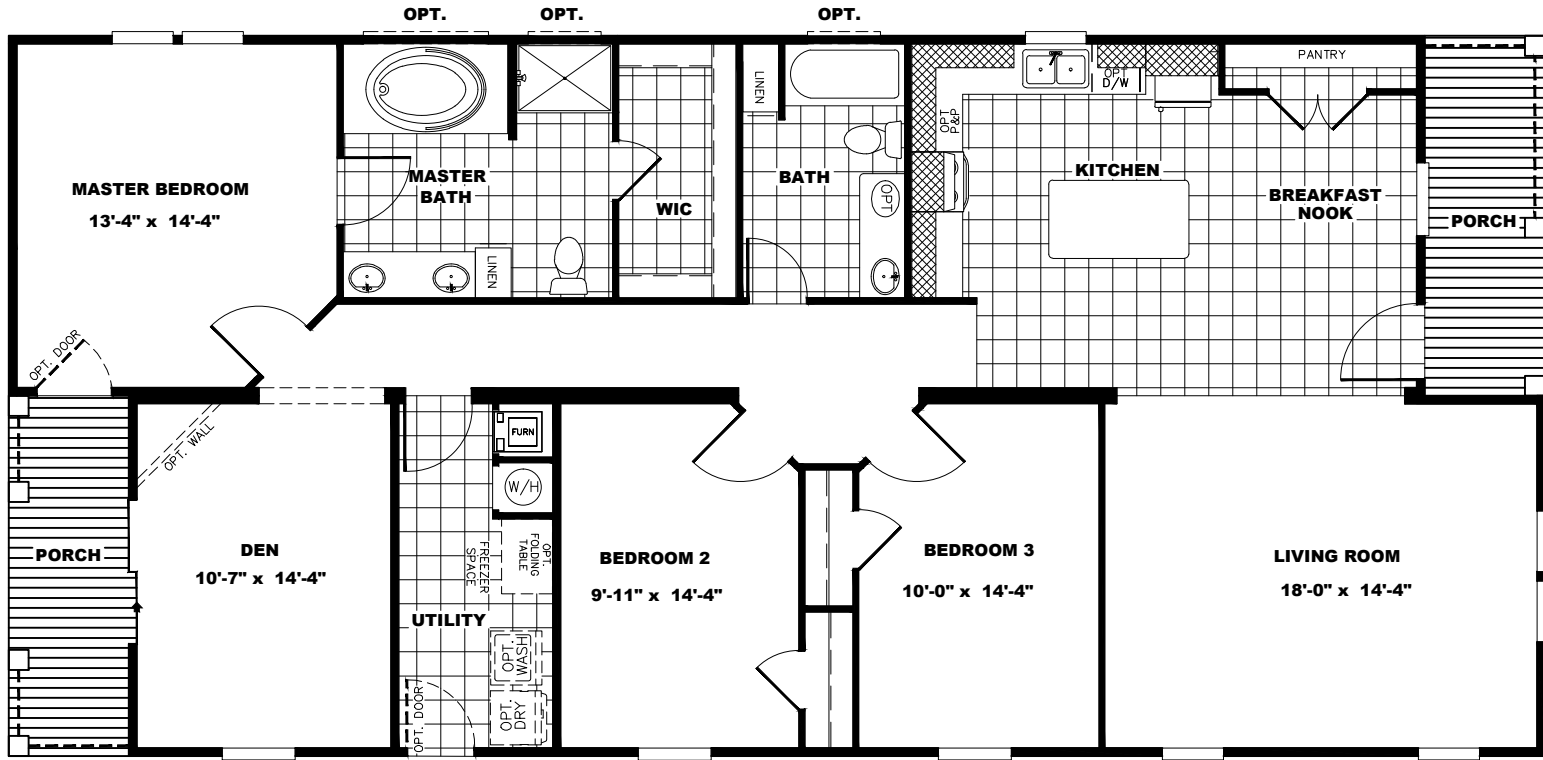

- WOOD VENT
- STONE ARCH
- STAINLESS VENT
- BLACK SURROUND

Model #: DEV32643A
 Drawing #:
 32M409
 32'x64' Developer