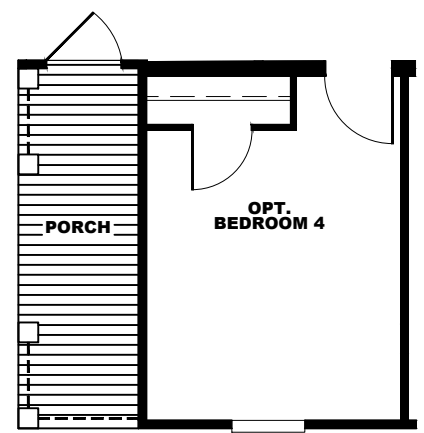

- WOOD VENT
- STONE ARCH
- STAINLESS VENT
- BLACK SURROUND

Model #: DEV32643A
 Drawing #:
 32M409
 32'x64' Developer